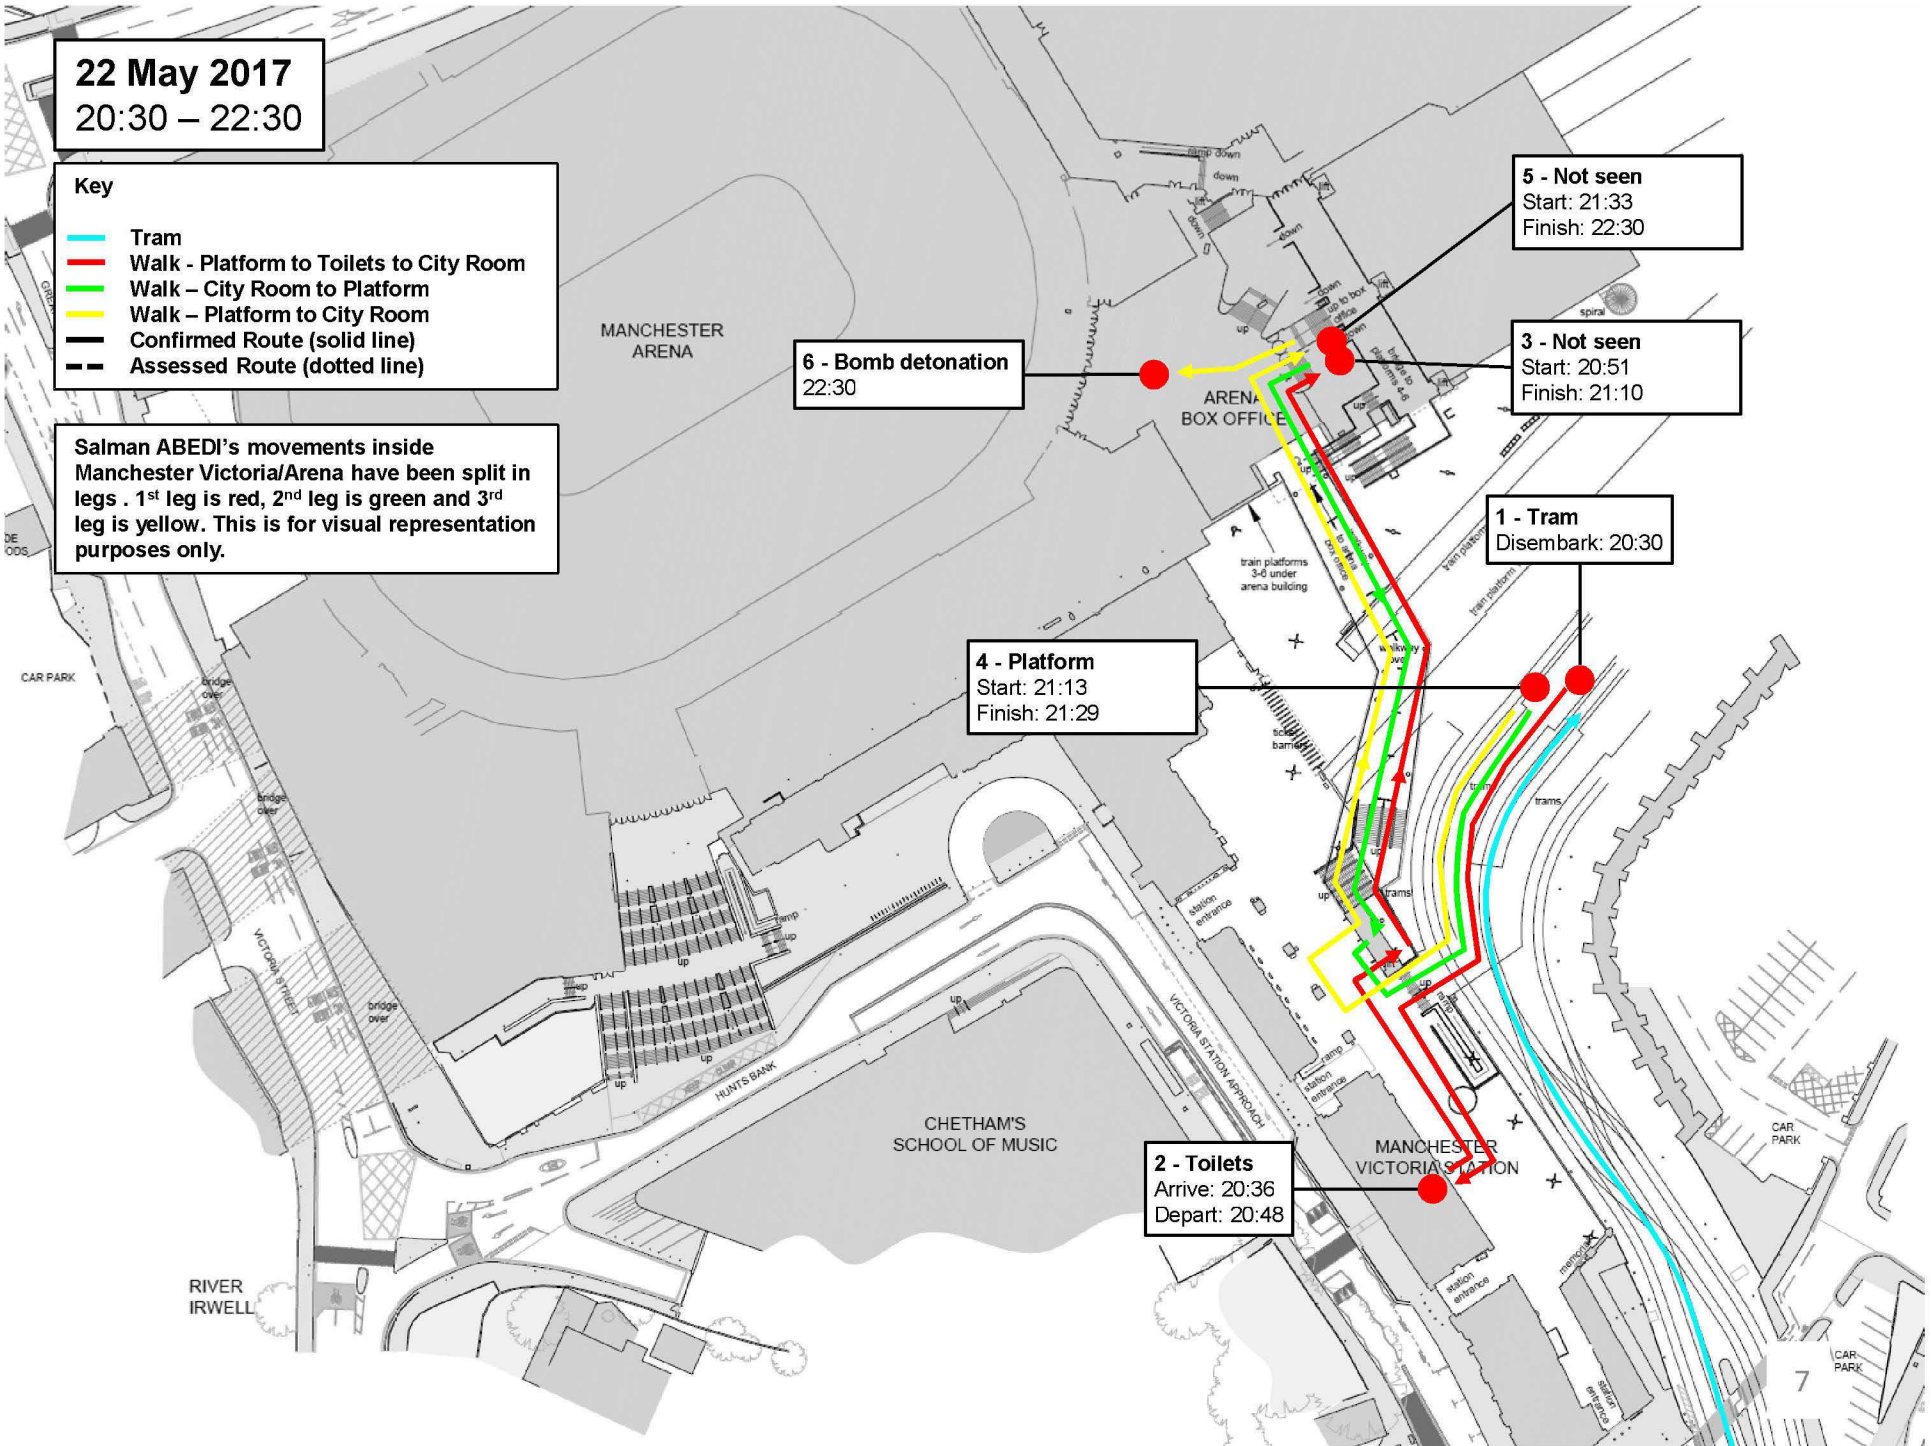

22 May 2017
20:30 – 22:30

Key

- Tram
- Walk - Platform to Toilets to City Room
- Walk - City Room to Platform
- Walk - Platform to City Room
- Confirmed Route (solid line)
- - -** Assessed Route (dotted line)

Salman ABEDI's movements inside Manchester Victoria/Arena have been split in legs. 1st leg is red, 2nd leg is green and 3rd leg is yellow. This is for visual representation purposes only.

5 - Not seen
Start: 21:33
Finish: 22:30

3 - Not seen
Start: 20:51
Finish: 21:10

1 - Tram
Disembark: 20:30

4 - Platform
Start: 21:13
Finish: 21:29

2 - Toilets
Arrive: 20:36
Depart: 20:48

6 - Bomb detonation
22:30